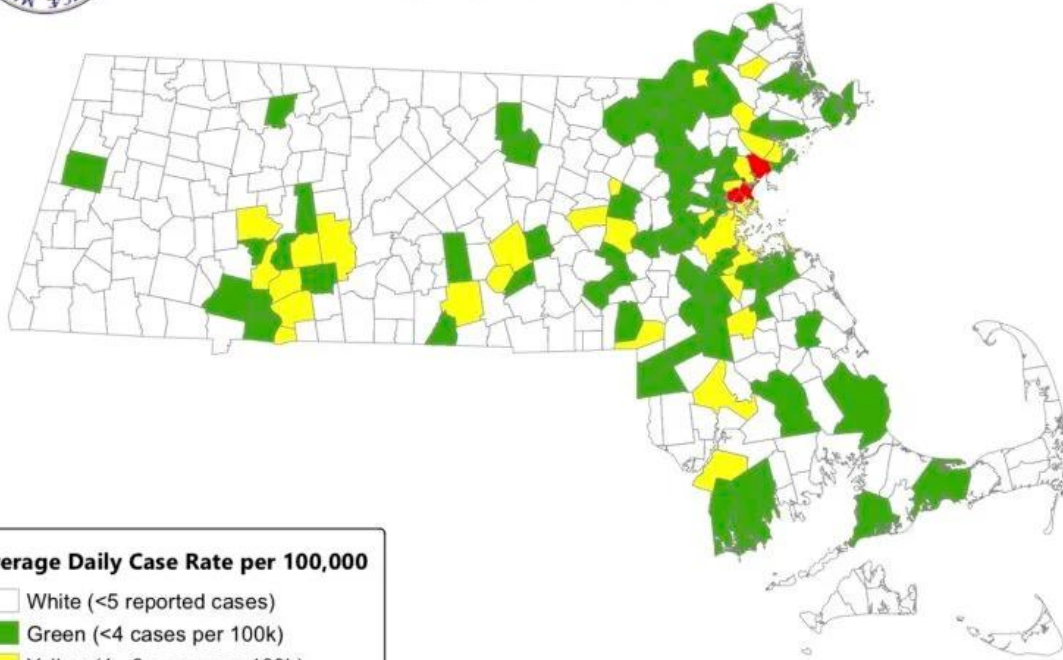

**Average Daily Case Rate (per 100,000) for COVID-19
in MA by City/Town Over Last Two Weeks
7/22/2020 - 8/5/2020**

Average Daily Case Rate per 100,000

- White (<5 reported cases)
- Green (<4 cases per 100k)
- Yellow (4 - 8 cases per 100k)
- Red (>8 cases per 100k)