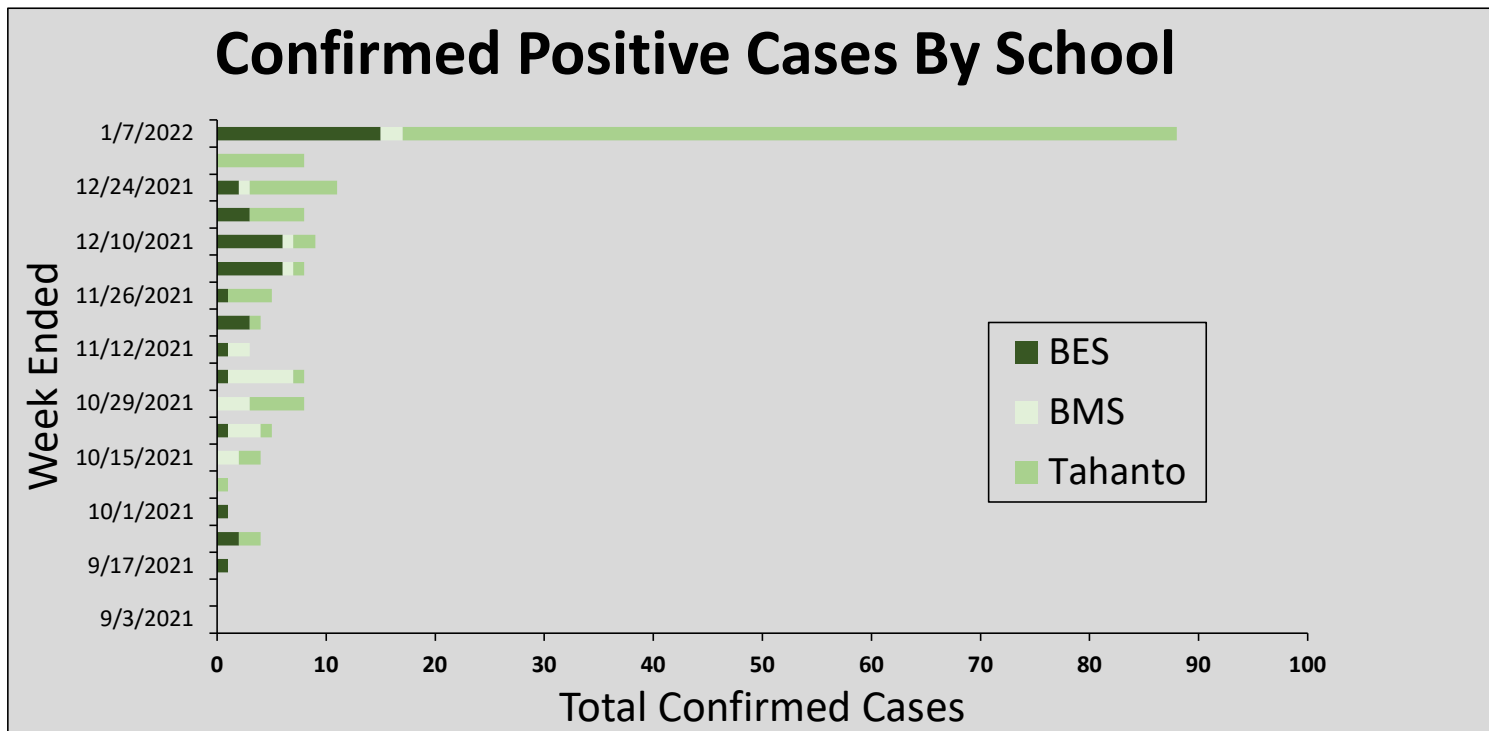

Berlin-Boylston Regional School District Covid Dashboard Week of January 3-7, 2022

Updated every Monday morning for the previous week

Confirmed Positive Cases		
	This Week	Cumulative 2021-2022 School Year
School	Total	Total
Tahanto Regional Middle/ High School	71	112
Boylston Elementary School	15	43
Berlin Memorial School	2	21